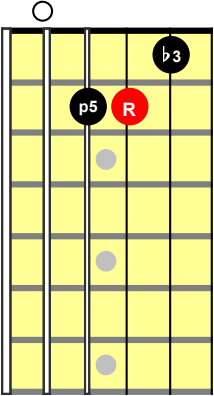

Summertime Open Chords

A minor

D minor

Bmin7b5

E7

C