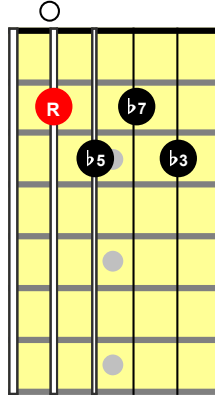

Summertime Open Chords

A minor

D minor

Bmin7b5

E7

C