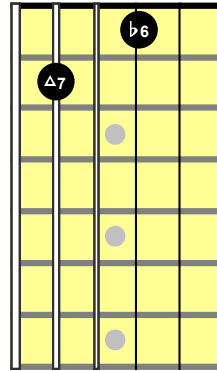

Summertime Open Chords

A minor

D minor

Bmin7b5

E7

C